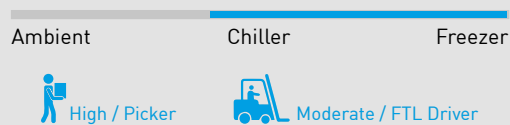

Usage

Temperature & Activity Guide

Technical

PPE CAT: I (PPE) 2016/425